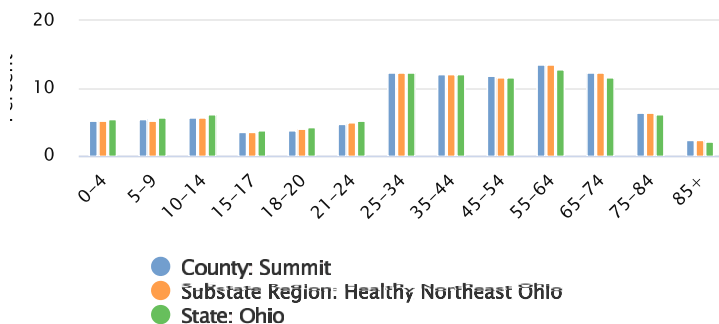

# Summit County 2024 Demographics Profile

Population

**535,062** Persons

Percent Population Change: 2020 to 2024

**-0.99%**

Households

**228,053** Households

Population by Race

Population by Ethnicity

Population by Sex

Population by Sex	County: Summit		Substate Region: Healthy Northeast Ohio		State: Ohio	
	Persons	% of Population	Persons	% of Population	Persons	% of Population
Male	259,718	48.54%	1,407,192	48.43%	5,768,076	48.97%
Female	275,344	51.46%	1,498,286	51.57%	6,010,046	51.03%

Population by Age Group

Households by Income