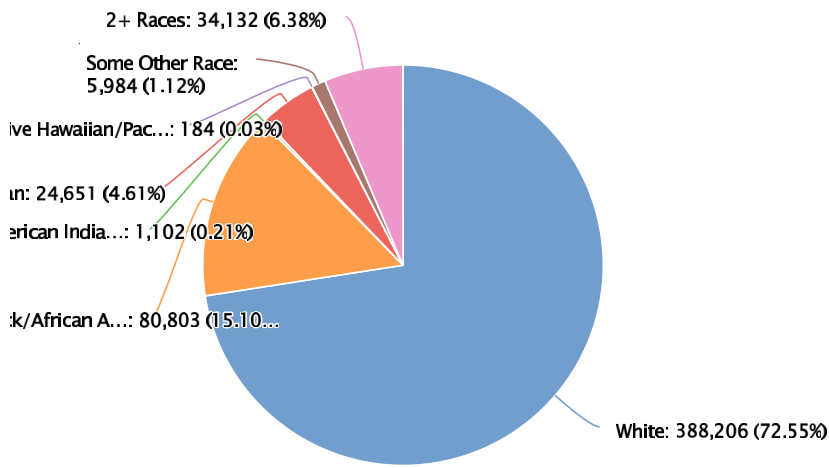

# Summit County 2024 Demographics Profile

Population

**535,062** Persons

Percent Population Change: 2020 to 2024

**-0.99%**

Households

**228,053** Households

Population by Race

Population by Ethnicity

Population by Sex

Population by Sex	County: Summit		Substate Region: Healthy Northeast Ohio		State: Ohio	
	Persons	% of Population	Persons	% of Population	Persons	% of Population
Male	259,718	48.54%	1,407,192	48.43%	5,768,076	48.97%
Female	275,344	51.46%	1,498,286	51.57%	6,010,046	51.03%