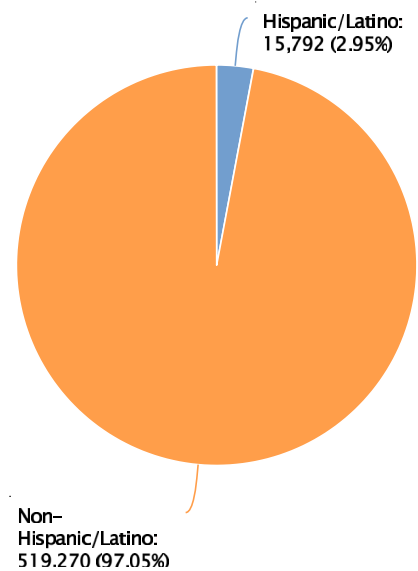

# Summit County 2024 Demographics Profile

Population

**535,062** Persons

Percent Population Change: 2020 to 2024

**-0.99%**

Households

**228,053** Households

Population by Race

Population by Ethnicity

Population by Sex

Population by Sex	County: Summit		Substate Region: Healthy Northeast Ohio		State: Ohio	
	Persons	% of Population	Persons	% of Population	Persons	% of Population
Male	259,718	48.54%	1,407,192	48.43%	5,768,076	48.97%
Female	275,344	51.46%	1,498,286	51.57%	6,010,046	51.03%

Population by Age Group

Households by Income