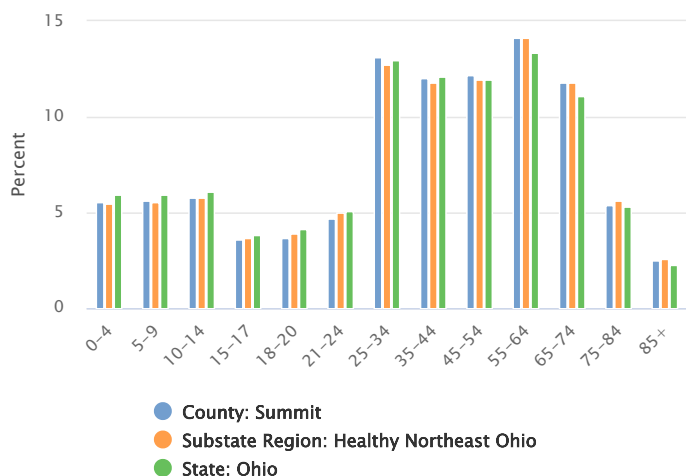

# Summit County 2022 Demographics Profile

Population  
**542,633** Persons

Percent Population Change: 2010 to 2022  
**0.16%**

Households  
**228,097** Households

Population by Race

Population by Ethnicity

Population by Sex

Population by Sex	County: Summit		Substate Region: Healthy Northeast Ohio		State: Ohio	
	Persons	% of Population	Persons	% of Population	Persons	% of Population
Male	263,267	48.52%	1,412,526	48.48%	5,794,686	49.04%
Female	279,366	51.48%	1,500,960	51.52%	6,021,969	50.96%

Population by Age Group

Households by Income