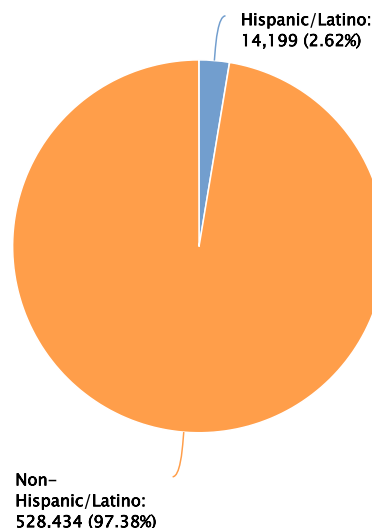

# Summit County 2022 Demographics Profile

Population  
**542,633** Persons

Percent Population Change: 2010 to 2022  
**0.16%**

Households  
**228,097** Households

Population by Race

Population by Ethnicity

Population by Sex

Population by Sex	County: Summit		Substate Region: Healthy Northeast Ohio		State: Ohio	
	Persons	% of Population	Persons	% of Population	Persons	% of Population
Male	263,267	48.52%	1,412,526	48.48%	5,794,686	49.04%
Female	279,366	51.48%	1,500,960	51.52%	6,021,969	50.96%

Population by Age Group

Households by Income