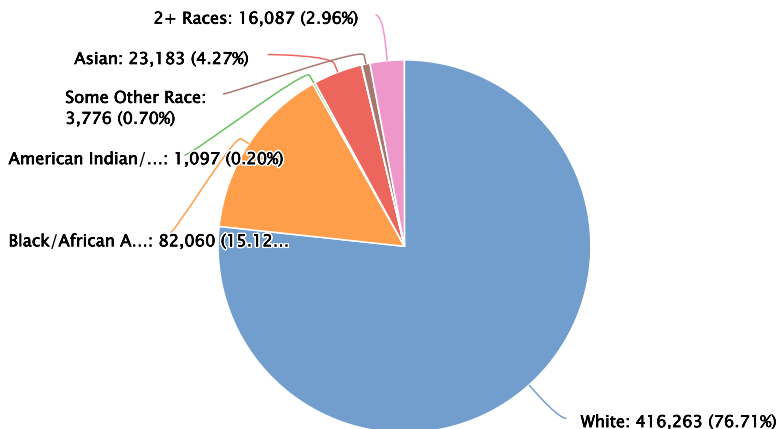

# Summit County 2022 Demographics Profile

Population  
**542,633** Persons

Percent Population Change: 2010 to 2022  
**0.16%**

Households  
**228,097** Households

Population by Race

Population by Ethnicity

Population by Sex

Population by Sex	County: Summit		Substate Region: Healthy Northeast Ohio		State: Ohio	
	Persons	% of Population	Persons	% of Population	Persons	% of Population
Male	263,267	48.52%	1,412,526	48.48%	5,794,686	49.04%
Female	279,366	51.48%	1,500,960	51.52%	6,021,969	50.96%