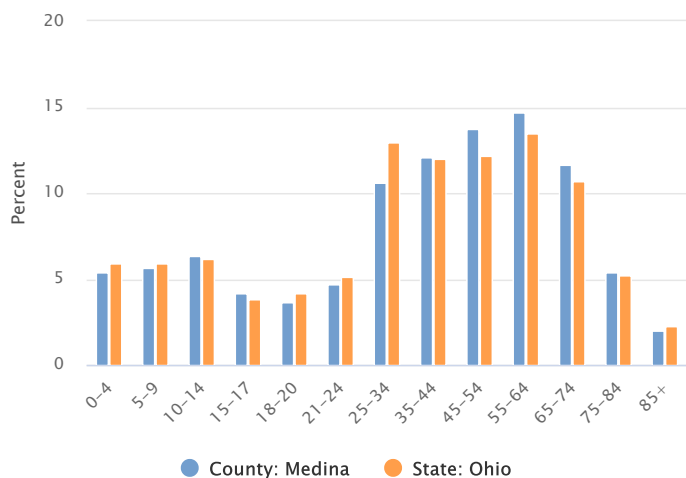

Medina County Demographics Profile

Population
180,911 Persons

Percent Population Change: 2010 to 2021
4.98%

Households
69,726 Households

Population by Race

Population by Ethnicity

Population by Sex

Population by Sex	County: Medina		State: Ohio	
	Persons	% of Population	Persons	% of Population
Male	89,532	49.49%	5,743,308	49.05%
Female	91,379	50.51%	5,965,771	50.95%

Population by Age Group

Households by Income