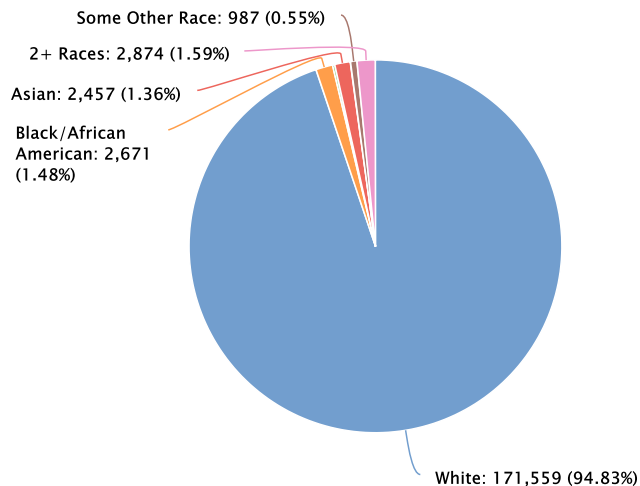

Medina County Demographics Profile

Population
180,911 Persons

Percent Population Change: 2010 to 2021
4.98%

Households
69,726 Households

Population by Race

Population by Ethnicity

Population by Sex

Population by Sex	County: Medina		State: Ohio	
	Persons	% of Population	Persons	% of Population
Male	89,532	49.49%	5,743,308	49.05%
Female	91,379	50.51%	5,965,771	50.95%

Population by Age Group

Households by Income