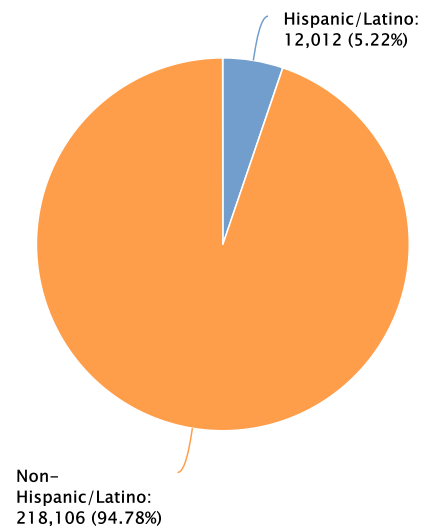

Lake County Demographics Profile

Population
230,118 Persons

Percent Population Change: 2010 to 2021
0.03%

Households
96,159 Households

Population by Race

Population by Ethnicity

Population by Sex

Population by Sex	County: Lake		State: Ohio	
	Persons	% of Population	Persons	% of Population
Male	112,395	48.84%	5,743,308	49.05%
Female	117,723	51.16%	5,965,771	50.95%

Population by Age Group

Households by Income