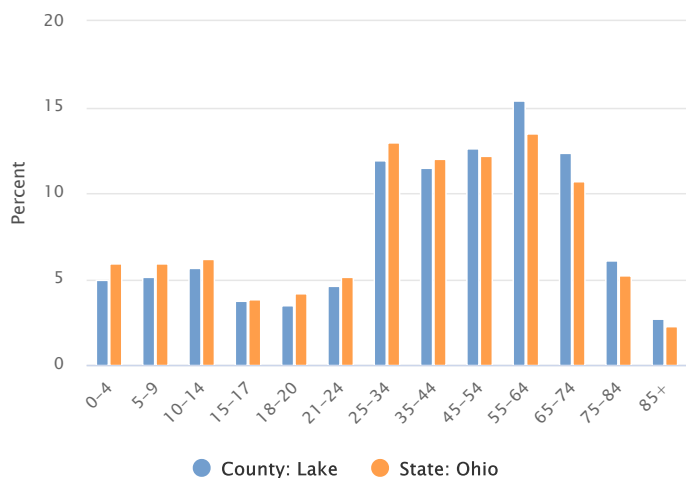

Lake County Demographics Profile

Population
230,118 Persons

Percent Population Change: 2010 to 2021
0.03%

Households
96,159 Households

Population by Race

Population by Ethnicity

Population by Sex

Population by Sex	County: Lake		State: Ohio	
	Persons	% of Population	Persons	% of Population
Male	112,395	48.84%	5,743,308	49.05%
Female	117,723	51.16%	5,965,771	50.95%

Population by Age Group

Households by Income