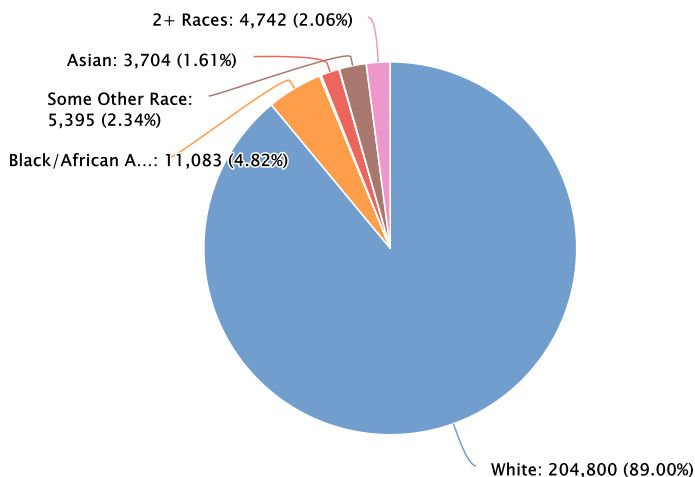

Lake County Demographics Profile

Population
230,118 Persons

Percent Population Change: 2010 to 2021
0.03%

Households
96,159 Households

Population by Race

Population by Ethnicity

Population by Sex

Population by Sex	County: Lake		State: Ohio	
	Persons	% of Population	Persons	% of Population
Male	112,395	48.84%	5,743,308	49.05%
Female	117,723	51.16%	5,965,771	50.95%

Population by Age Group

Households by Income