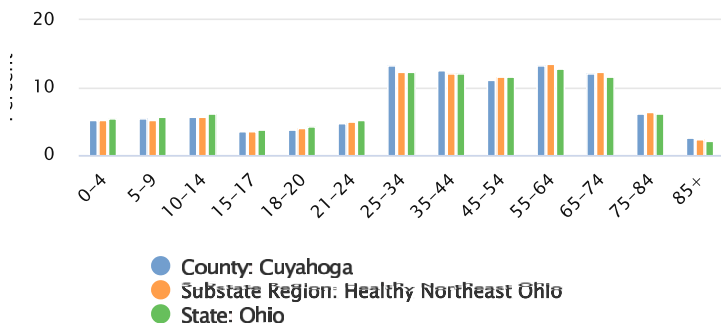

Cuyahoga County 2024 Demographics Profile

Population

1,228,231 Persons

Percent Population Change: 2020 to 2024

-2.89%

Households

545,136 Households

Population by Race

Population by Ethnicity

Population by Sex

Population by Sex	County: Cuyahoga		Substate Region: Healthy Northeast Ohio		State: Ohio	
	Persons	% of Population	Persons	% of Population	Persons	% of Population
Male	587,213	47.81%	1,407,192	48.43%	5,768,076	48.97%
Female	641,018	52.19%	1,498,286	51.57%	6,010,046	51.03%

Population by Age Group

Households by Income