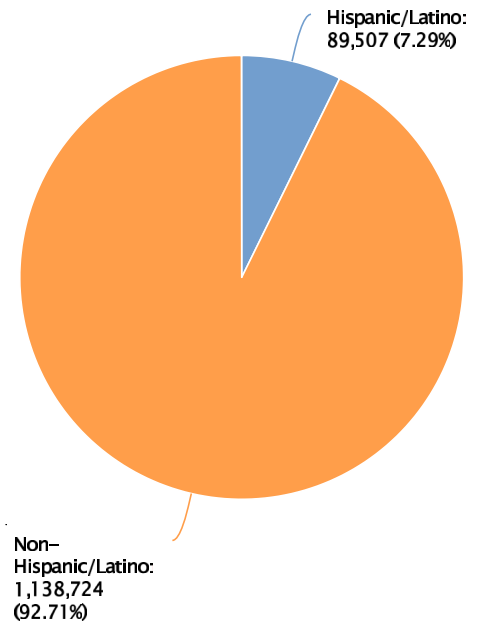

Cuyahoga County 2024 Demographics Profile

Population

1,228,231 Persons

Percent Population Change: 2020 to 2024

-2.89%

Households

545,136 Households

Population by Race

Population by Ethnicity

Population by Sex

Population by Sex	County: Cuyahoga		Substate Region: Healthy Northeast Ohio		State: Ohio	
	Persons	% of Population	Persons	% of Population	Persons	% of Population
Male	587,213	47.81%	1,407,192	48.43%	5,768,076	48.97%
Female	641,018	52.19%	1,498,286	51.57%	6,010,046	51.03%

Population by Age Group

Households by Income