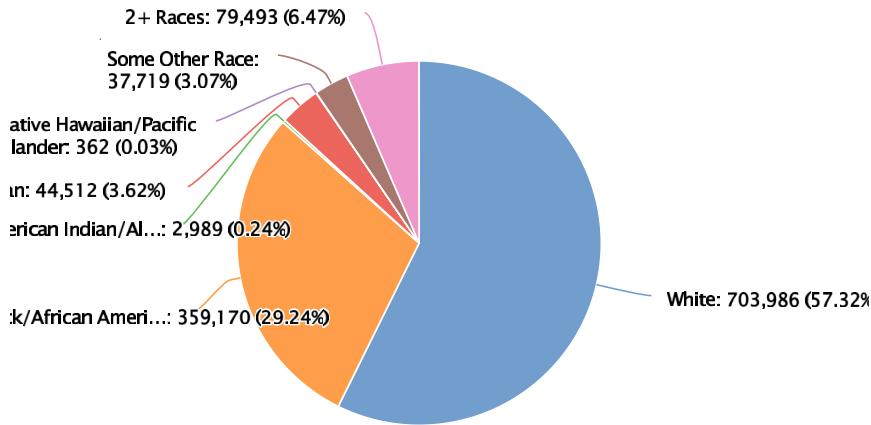

Cuyahoga County 2024 Demographics Profile

Population

1,228,231 Persons

Percent Population Change: 2020 to 2024

-2.89%

Households

545,136 Households

Population by Race

Population by Ethnicity

Population by Sex

Population by Sex	County: Cuyahoga		Substate Region: Healthy Northeast Ohio		State: Ohio	
	Persons	% of Population	Persons	% of Population	Persons	% of Population
Male	587,213	47.81%	1,407,192	48.43%	5,768,076	48.97%
Female	641,018	52.19%	1,498,286	51.57%	6,010,046	51.03%