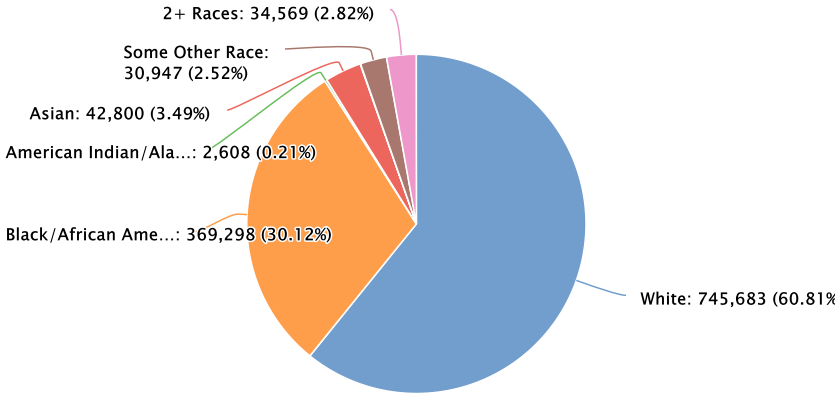

Cuyahoga County Demographics Profile

Population
1,226,182 Persons

Percent Population Change: 2010 to 2021
-4.21%

Households
532,646 Households

Population by Race

Population by Ethnicity

Population by Sex

Population by Sex	County: Cuyahoga		State: Ohio	
	Persons	% of Population	Persons	% of Population
Male	585,586	47.76%	5,743,308	49.05%
Female	640,596	52.24%	5,965,771	50.95%

Population by Age Group

Households by Income