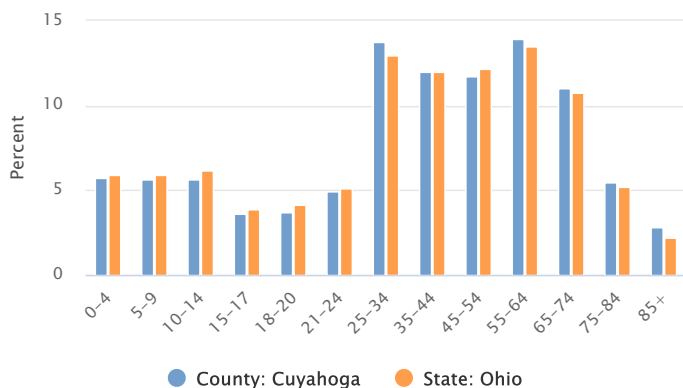

Cuyahoga County Demographics Profile

Population
1,226,182 Persons

Percent Population Change: 2010 to 2021
-4.21%

Households
532,646 Households

Population by Race

Population by Ethnicity

Population by Sex

Population by Sex	County: Cuyahoga		State: Ohio	
	Persons	% of Population	Persons	% of Population
Male	585,586	47.76%	5,743,308	49.05%
Female	640,596	52.24%	5,965,771	50.95%

Population by Age Group

Households by Income