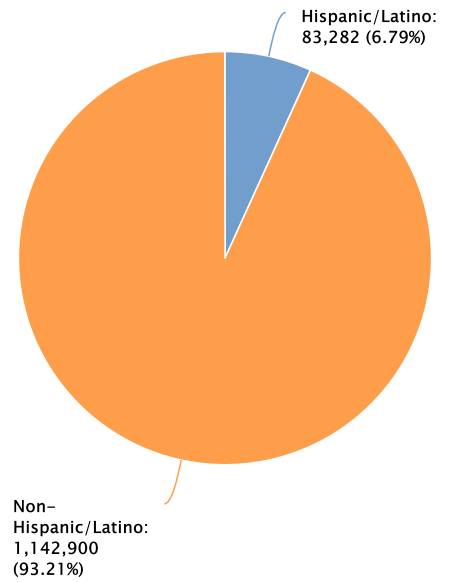

Cuyahoga County Demographics Profile

Population
1,226,182 Persons

Percent Population Change: 2010 to 2021
-4.21%

Households
532,646 Households

Population by Race

Population by Ethnicity

Population by Sex

Population by Sex	County: Cuyahoga		State: Ohio	
	Persons	% of Population	Persons	% of Population
Male	585,586	47.76%	5,743,308	49.05%
Female	640,596	52.24%	5,965,771	50.95%

Population by Age Group

Households by Income