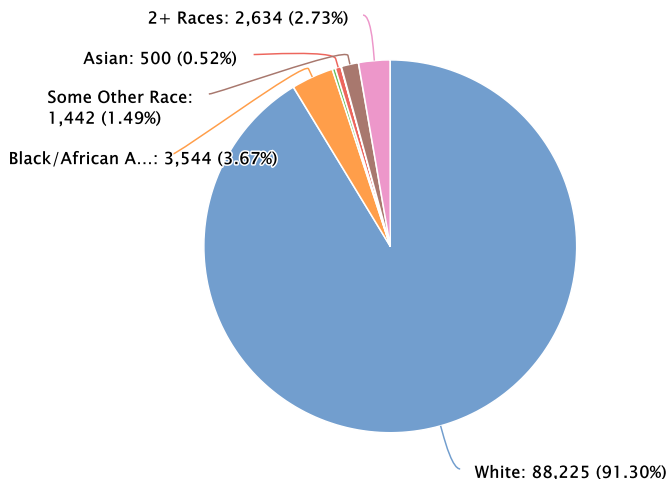

Ashtabula County Demographics Profile

Population
96,634 Persons

Percent Population Change: 2010 to 2021
-4.79%

Households
38,007 Households

Population by Race

Population by Ethnicity

Population by Sex

Population by Sex	County: Ashtabula		State: Ohio	
	Persons	% of Population	Persons	% of Population
Male	48,802	50.50%	5,743,308	49.05%
Female	47,832	49.50%	5,965,771	50.95%

Population by Age Group

Households by Income