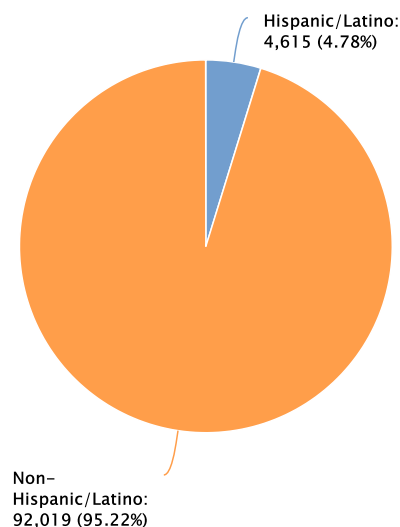

Ashtabula County Demographics Profile

Population
96,634 Persons

Percent Population Change: 2010 to 2021
-4.79%

Households
38,007 Households

Population by Race

Population by Ethnicity

Population by Sex

Population by Sex	County: Ashtabula		State: Ohio	
	Persons	% of Population	Persons	% of Population
Male	48,802	50.50%	5,743,308	49.05%
Female	47,832	49.50%	5,965,771	50.95%

Population by Age Group

Households by Income