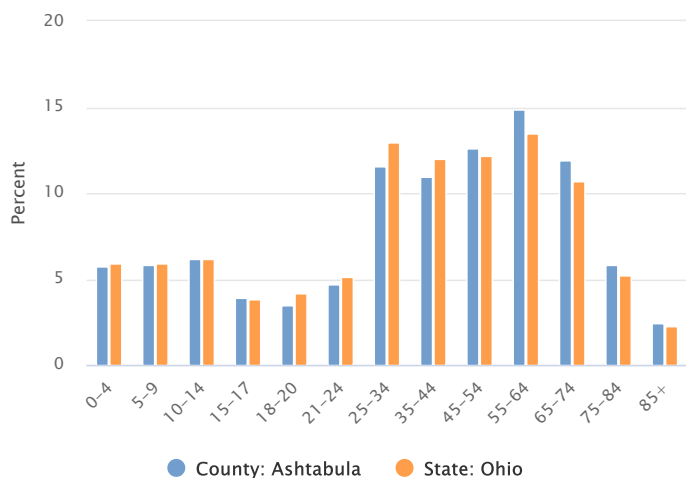

Ashtabula County Demographics Profile

Population
96,634 Persons

Percent Population Change: 2010 to 2021
-4.79%

Households
38,007 Households

Population by Race

Population by Ethnicity

Population by Sex

Population by Sex	County: Ashtabula		State: Ohio	
	Persons	% of Population	Persons	% of Population
Male	48,802	50.50%	5,743,308	49.05%
Female	47,832	49.50%	5,965,771	50.95%

Population by Age Group

Households by Income